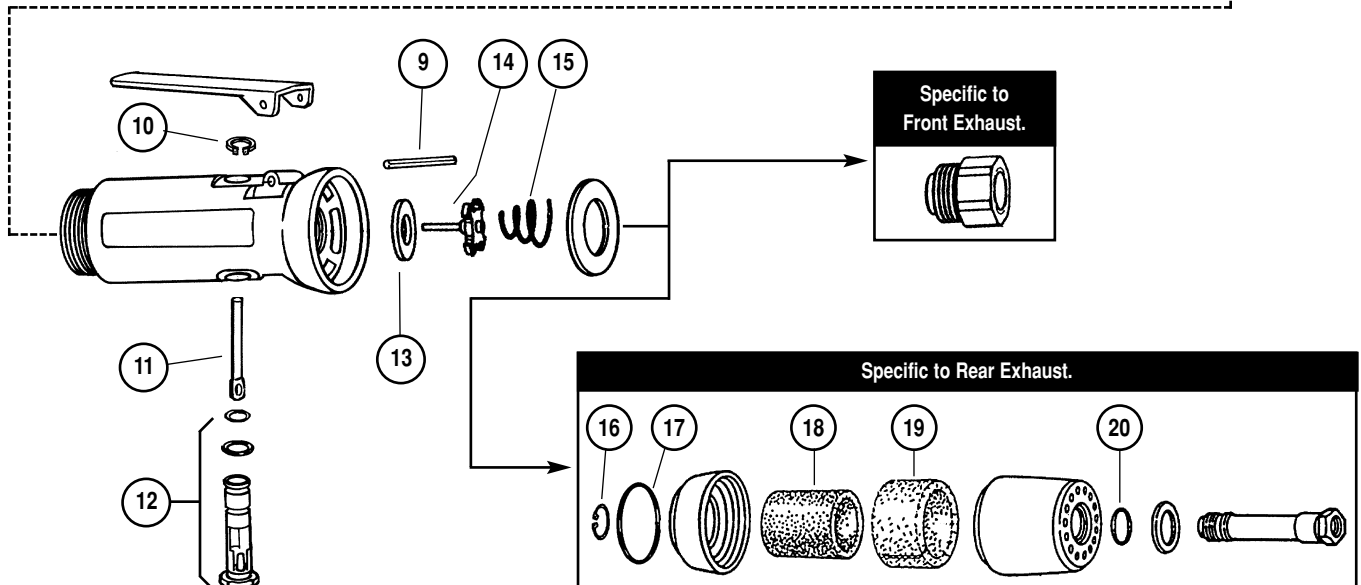

96045 Tune-Up Kit

**For Use with All:
.7Hp/7°/Front & Rear Exhaust Models.**

Air Motor and Machine Parts.

Parts included in tune-up kit are identified by part number. Not all parts are required for all tools.
Please refer to appropriate parts page for additional identification and disassembly/assembly instructions.

Index Key		
No.	Part #	Description
1	01744	Silencer
2	01007	Bearing
3	01121	Shim Pack (3/pkg.)
4	01010	Rotor Spacer
5	01185	Blades (4/pkg.)
6	02649	Bearing
7	01548	Gasket
8	95523	O-Ring
9	12132	Pin
10	95558	Retaining Ring
11	01449	Valve Stem
12	01469	Speed Reg. Assy.
13	01464	Valve Seal
14	01472	Tip Valve
15	01468	Spring
16	95711	Retaining Ring
17	95438	O-Ring
18	94524	Sintered Muffler
19	94525	Felt Muffler
20	95375	O-Ring