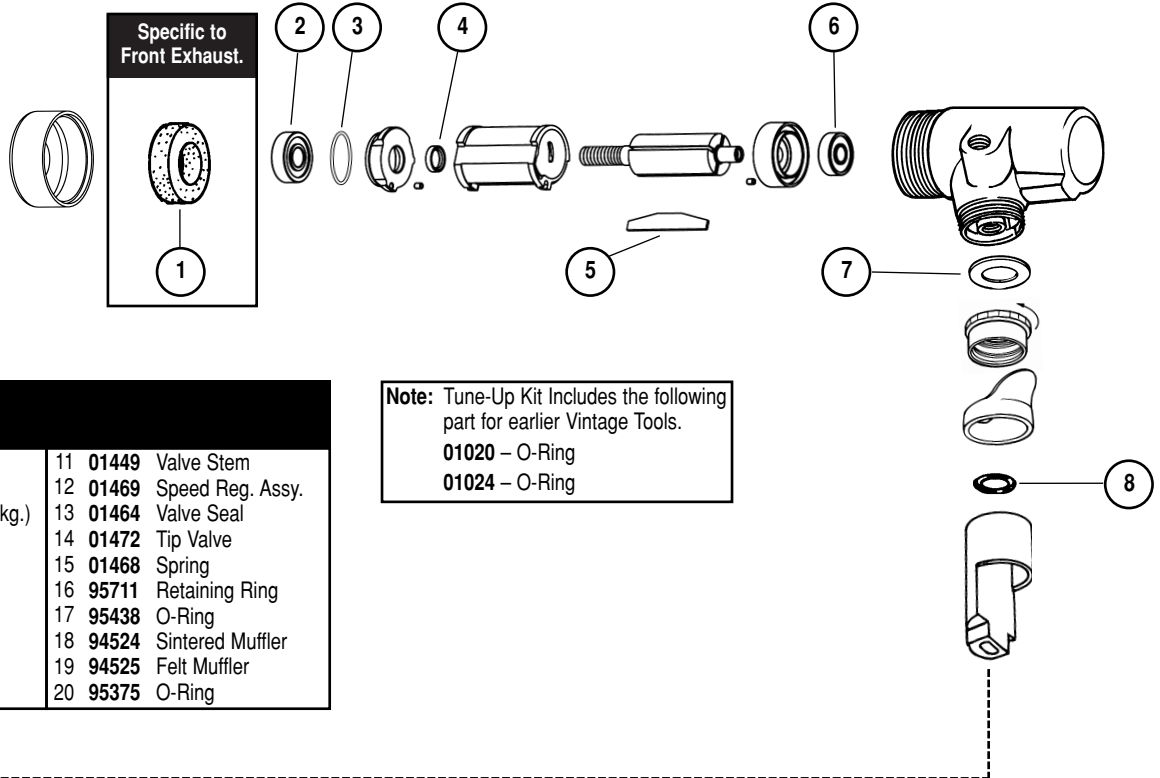

96045 Tune-Up Kit

**For Use with All:
.7Hp/7°/Front & Rear Exhaust Models.**

Air Motor and Machine Parts.

Parts included in tune-up kit are identified by part number. Not all parts are required for all tools.
Please refer to appropriate parts page for additional identification and disassembly/assembly instructions.

Index Key		
No.	Part #	Description
1	01744	Silencer
2	01007	Bearing
3	01121	Shim Pack (3/pkg.)
4	01010	Rotor Spacer
5	01185	Blades (4/pkg.)
6	02649	Bearing
7	01548	Gasket
8	95523	O-Ring
9	12132	Pin
10	95558	Retaining Ring
11	01449	Valve Stem
12	01469	Speed Reg. Assy.
13	01464	Valve Seal
14	01472	Tip Valve
15	01468	Spring
16	95711	Retaining Ring
17	95438	O-Ring
18	94524	Sintered Muffler
19	94525	Felt Muffler
20	95375	O-Ring