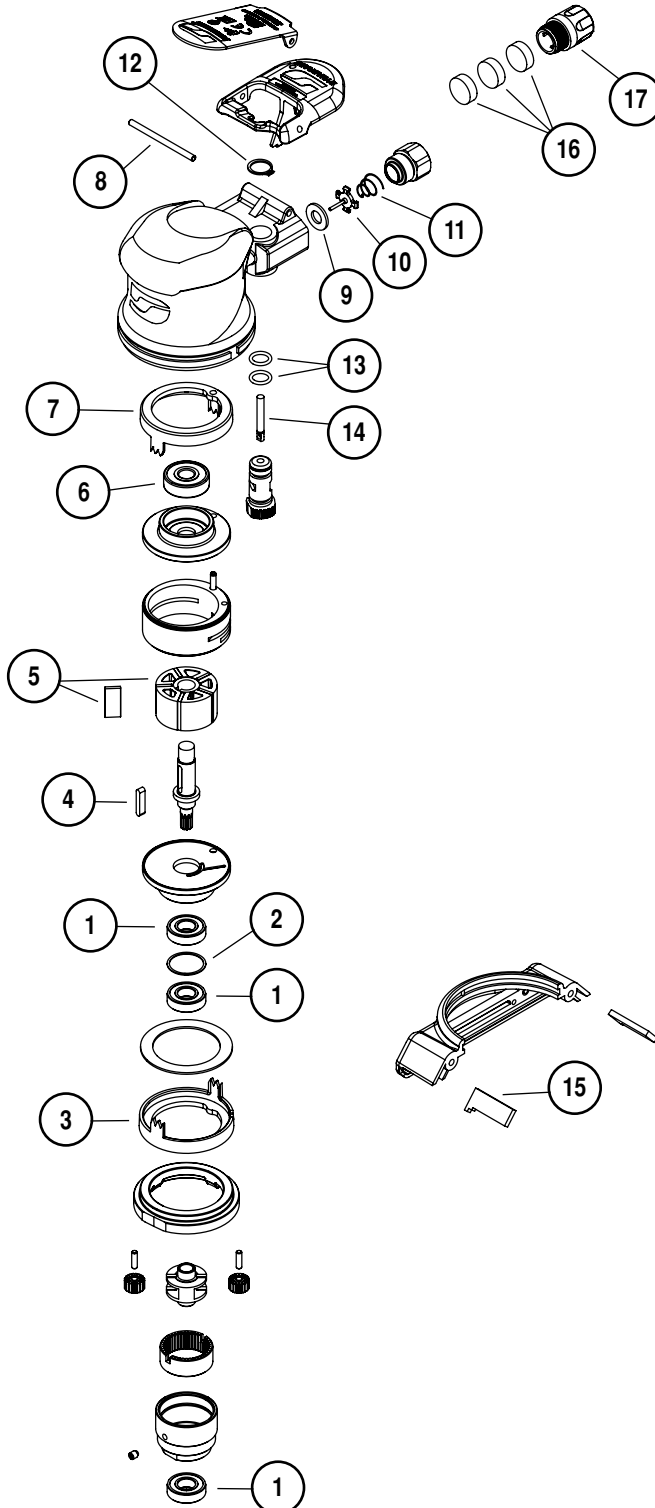

96107 Tune-Up Kit

For Use With All:

Palm Style Planetary Geared Sanders & Buffers

Air Motor and Machine Parts

Parts included in tune-up kit are identified by part number.

Please refer to appropriate tool manual for additional identification and disassembly/assembly instructions.

ITEM	P/N	DESCRIPTION	QTY.
1	01139	BEARING	3
2	07146	PACKING	1
3	57055	FRONT RING	1
4	56047	ROTOR KEY	1
5	57113	ROTOR/VANE ASSEMBLY	1
6	01206	BEARING	1
7	57054	REAR RING	1
8	95979 94590	PIN - SHORT PIN - LONG	1
9	01464	SEAL	1
10	01472	TIP VALVE	1
11	01468	SPRING	1
12	95697	SNAP RING	1
13	01025	O-RING	2
14	01477	VALVE STEM	1
15	57429	FELT SEAL	4
16	56027	MUFFLER INSERT	3
17	69359	MUFFLER BODY	1