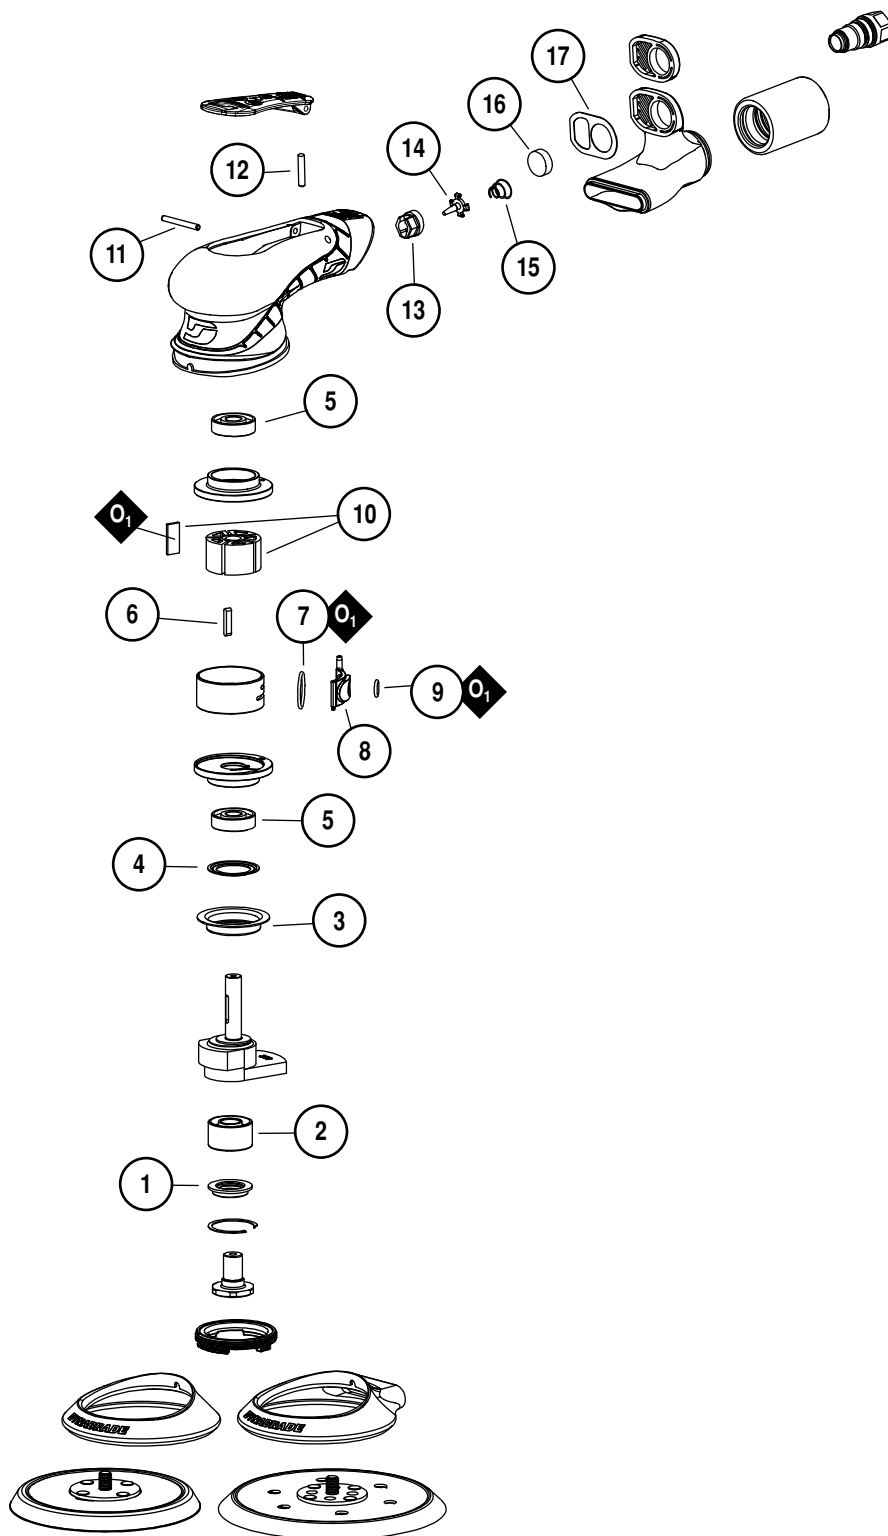

96576 Tune-Up Kit

**For Use With All:
Dynorbital® Extreme Models**

Air Motor and Machine Parts

Parts included in tune-up kit are identified by part number.

Please refer to appropriate tool manual for additional identification and disassembly/assembly instructions.

ITEM	P/N	DESCRIPTION	QTY.
1	59084	SEAL	1
2	56052	BEARING	1
3	59057	FRONT BEARING SEAL	1
4	59083	FELT WASHER	1
5	58368	BEARING	2
6	56047	KEY	1
7	95529	O-RING	1
8	59133	CYLINDER SLEEVE ADAPTER	1
9	01024	O-RING	1
10	59380	ROTOR/VANE ASSEMBLY	1
11	95578	PIN	1
12	97045	PLUNGER PIN	1
13	45310	TIP VALVE SEAL	1
14	58365	TIP VALVE	1
15	01468	SPRING	1
16	56027	MUFFLER INSERT	5
17	59346	GASKET	1