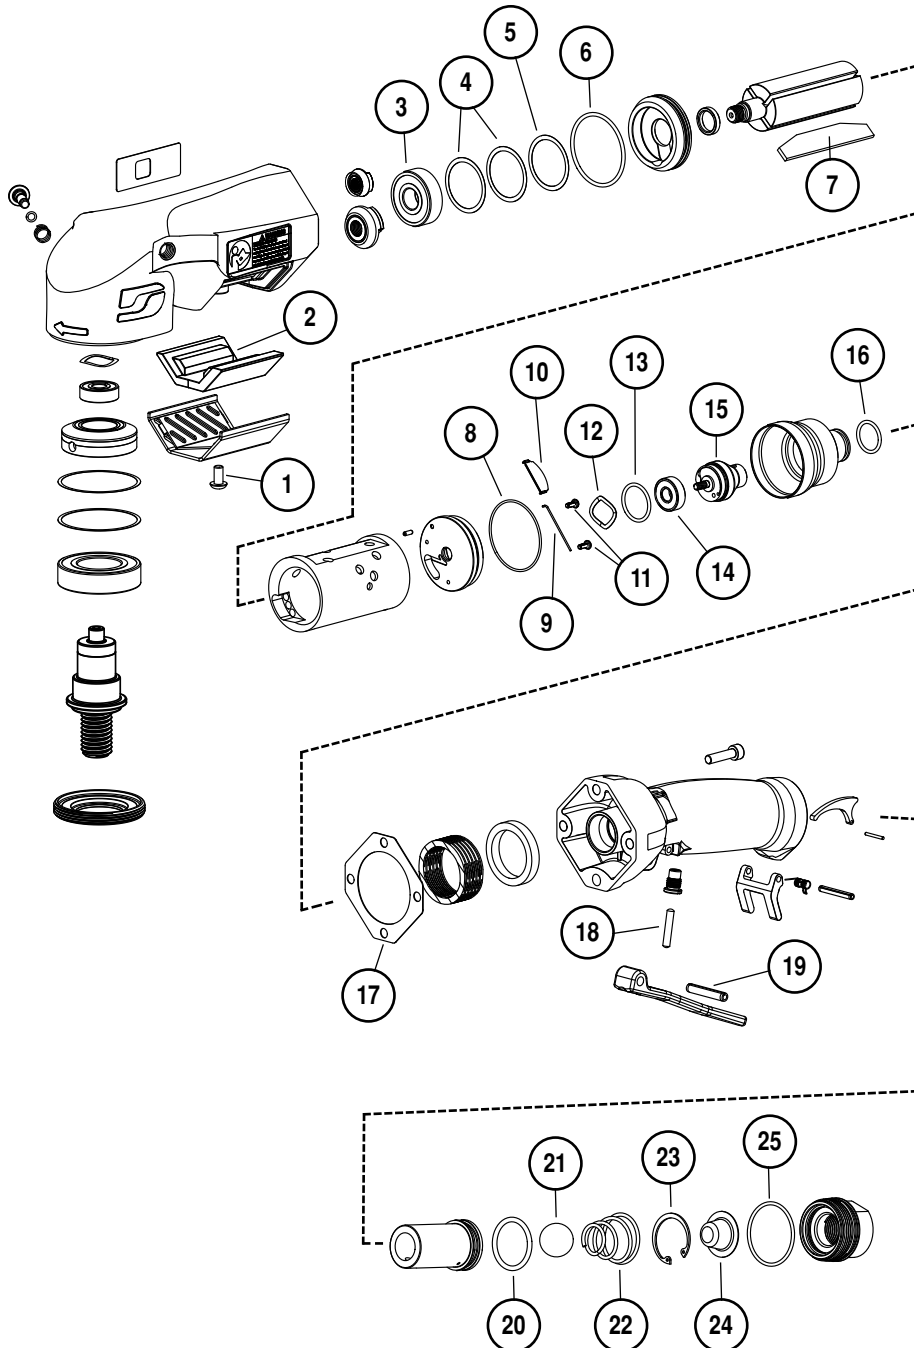

# 96644 Tune-Up Kit

**For Use With All:  
Rebel 2.8 Series**

*Air Motor and Machine Parts*

Parts included in tune-up kit are identified by part number.

Please refer to appropriate tool manual for additional identification and disassembly/assembly instructions.

ITEM	P/N	DESCRIPTION	QTY.
1	50511	SCREW	1
2	54928	SILENCER	1
3	54900	BEARING	1
4	54910	SHIM PACK	AR
5	54909	SHIM	1
6	01787	O-RING	1
7	54904	VANE SET (4/PKG)	1
8	96779	O-RING	1
9	54908	OVERSPEED DOOR	1
10	96774	HINGE PIN	1
11	96775	SCREW	2
12	96772	WAVE WASHER	1
13	96773	O-RING	1
14	54907	BEARING	1
15	54984	GOVERNOR ASSY	1
16	95526	O-RING	1
17	54958	GASKET	1
18	97045	PLUNGER	1
19	96776	PIN	1
20	97807	O-RING	1
21	54946	BALL	1
22	54947	SPRING	1
23	96512	RETAINER RING	1
24	54988	INLET SCREEN	1
25	96777	O-RING	1