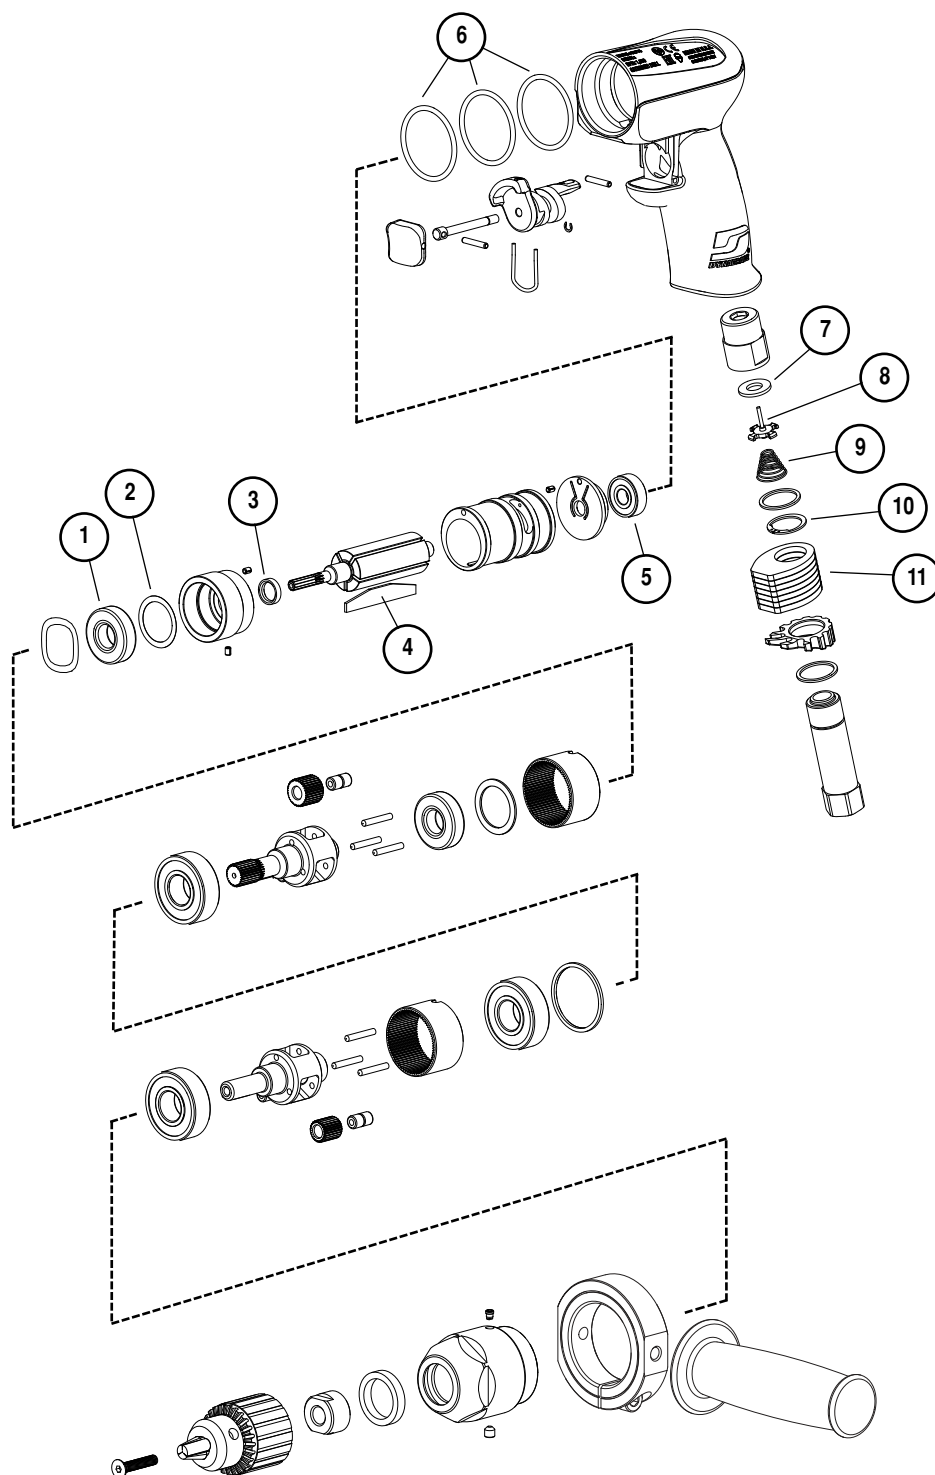

# 96677 Tune-Up Kit

Air Motor and Machine Parts

**For Use With:**  
**Dynabrade .5 hp Reversible Drills**

Parts included in tune-up kit are identified by part number.

Please refer to appropriate parts page for additional identification and disassembly/assembly instructions.

ITEM	P/N	DESCRIPTION	QTY.
1	02651	BEARING	1
2	53397	SHIM PACK (3/PKG)	AR
3	53337	SPACER	1
4	01057	VANE SET (5/PKG)	1
5	02649	BEARING	1
6	96583	O-RING	3
7	01464	SEAL	1
8	01472	TIP VALVE	1
9	52943	SPRING	1
10	95711	RETAINING	1
11	52057	MUFFLERS	7