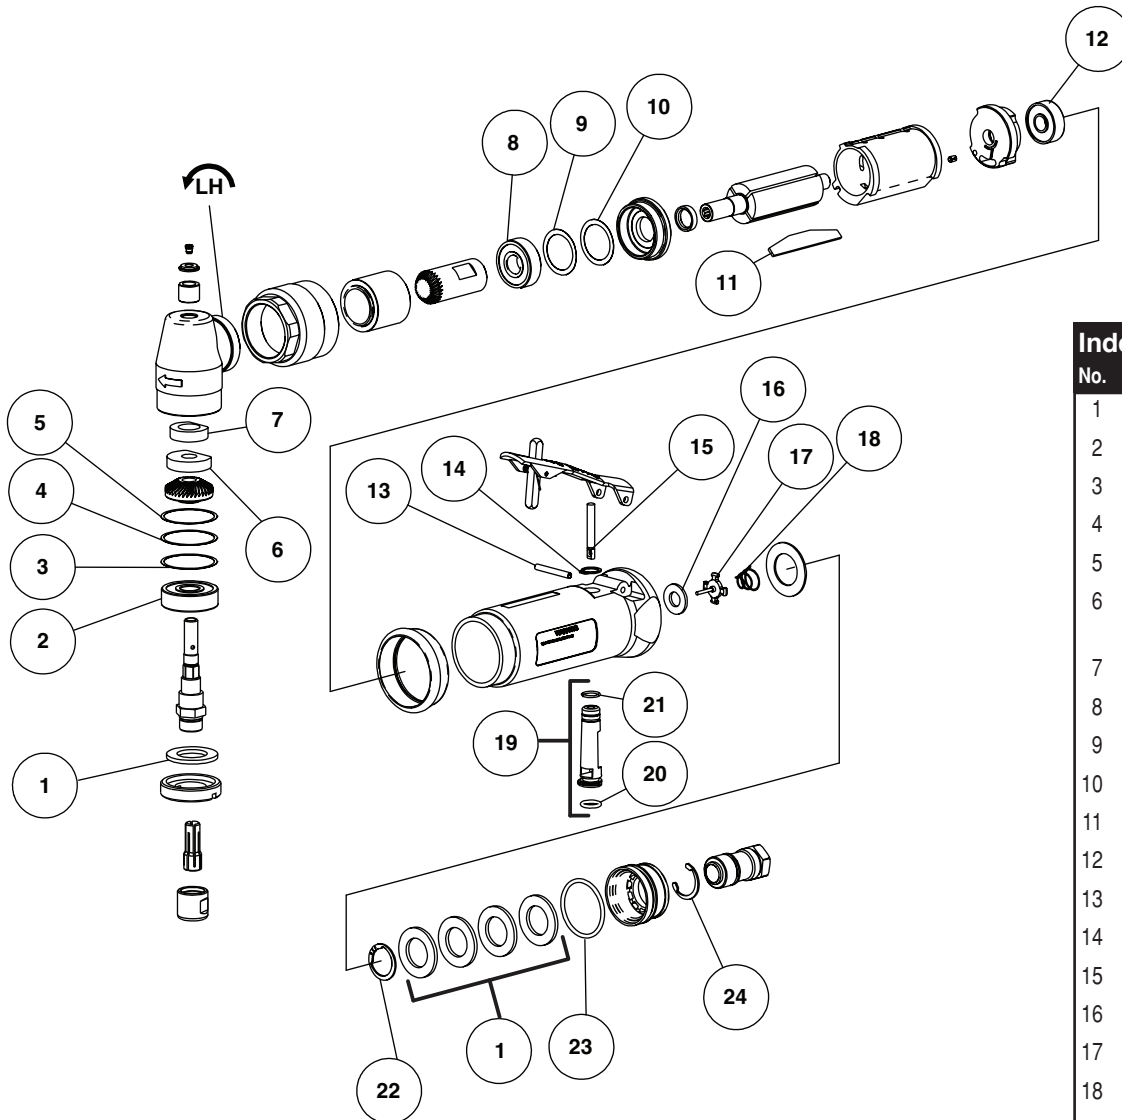

96680 Tune-Up Kit

For Use With:
.7 hp, Right Angle, Composite Housing Tools

Air Motor and Machine Parts

Parts included in tune-up kit are identified by part number. Not all parts are required for all tools.
Please refer to appropriate parts page for additional identification and disassembly/assembly instructions.

Index Key		
No.	Part #	Description
1	01486	Felt Silencer (5/Pkg.)
2	54520	Bearing
3	97116	Shim - 0.025 THK
4	97117	Shim - 0.05 THK
5	97118	Shim - 0.127 THK
6	02044	Wick Bottom
	02042	Wick Bottom
7	02045	Wick Top
8	01007	Bearing
9	01293	Shim - 0.025 THK
10	01294	Shim - 0.05 THK (2/Pkg.)
11	01185	Vane (4/Pkg.)
12	02649	Bearing
13	01017	Pin
14	95558	Retaining Ring
15	01477	Valve Stem
16	01464	Seal
17	01472	Tip Valve
18	01468	Spring
19	01247	Regulator (Inc. O-Rings)
20	01024	O-Ring
21	95730	O-Ring
22	95711	Retaining Ring
23	96065	O-Ring
24	95620	Retaining Ring